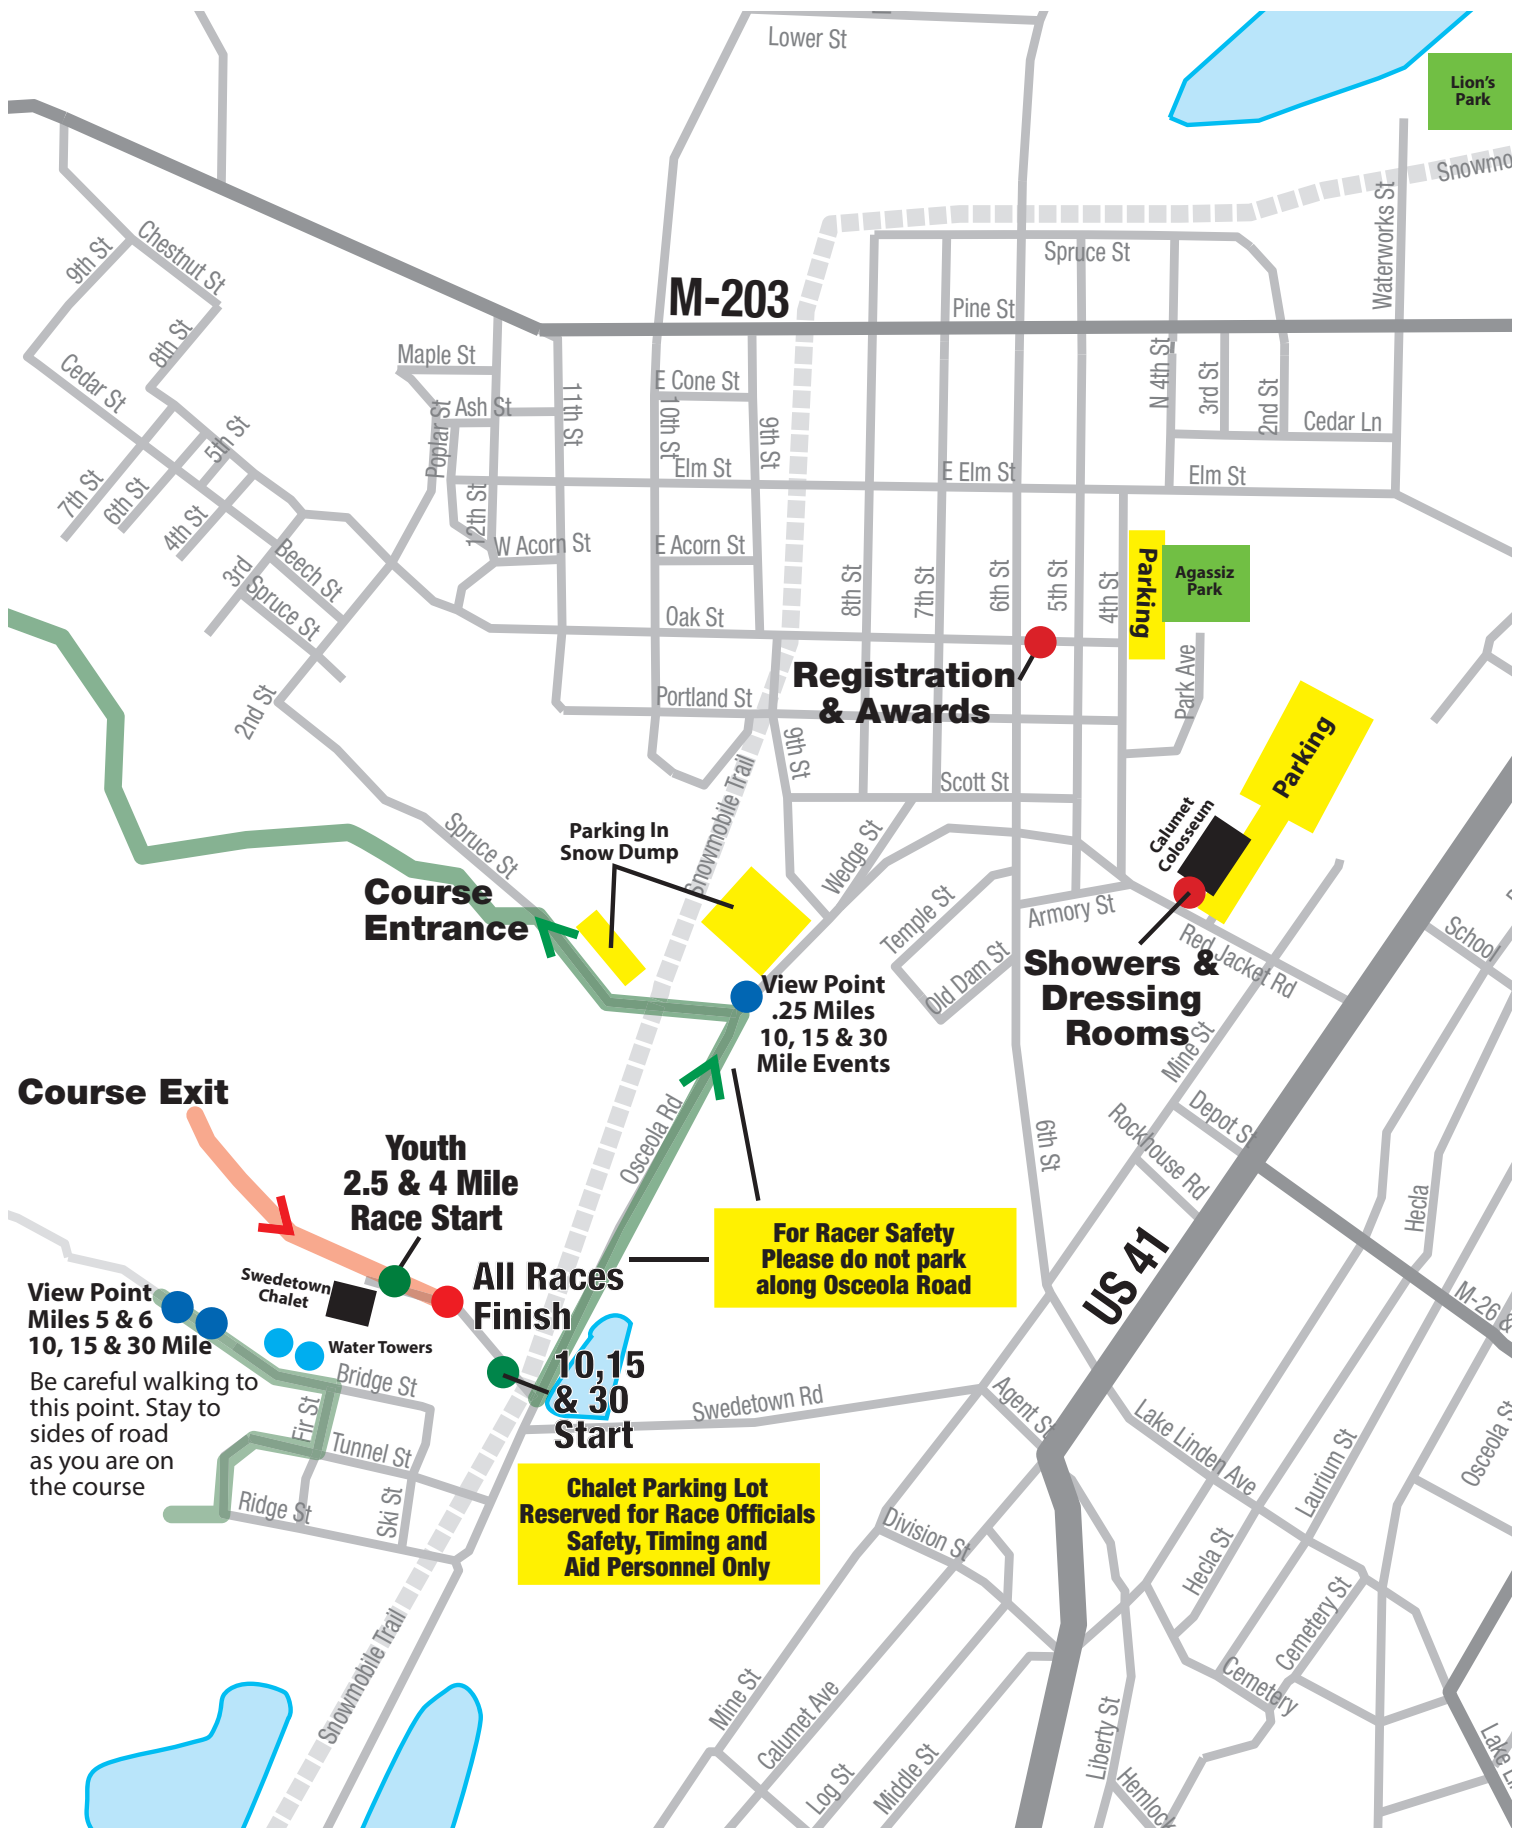

Calumet Electronics Great Deer Chase Village Map

M-203

Lion's Park

Parking

Parking

Registration & Awards

Showers & Dressing Rooms

Course Entrance

Parking In Snow Dump

View Point
.25 Miles
10, 15 & 30
Mile Events

Course Exit

Youth
2.5 & 4 Mile
Race Start

For Racer Safety
Please do not park
along Osceola Road

View Point
Miles 5 & 6
10, 15 & 30 Mile

All Races
Finish

10, 15
& 30
Start

Chalet Parking Lot
Reserved for Race Officials
Safety, Timing and
Aid Personnel Only

Be careful walking to
this point. Stay to
sides of road
as you are on
the course

US 41